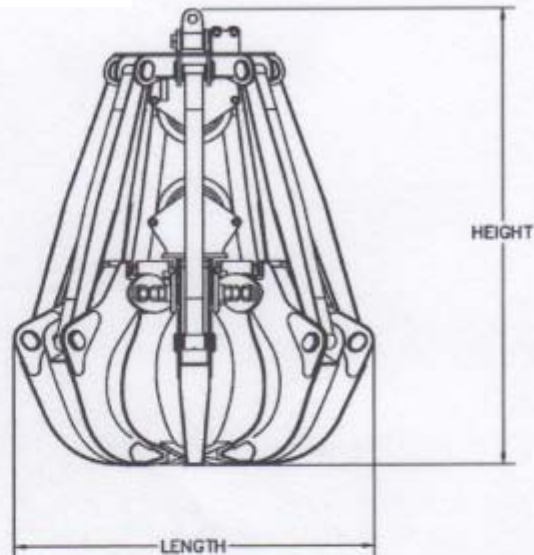

Cable Operated Grapples

RPI Equipment, LLC
26 W Main Street
Mount Ephraim, NJ 08059

Specifications:

In accordance with our established company policies of constantly improving our products, we reserve the right to change or modify our products or specifications at any time and without notice.

Capacity (Cubic yards)	Height Open	Height Closed	Length Open	Length Closed	Refuse Grapple Model IG 5 tine Weight (LBS)	Scrap Grapple Model GS 5 tine Weight (LBS)	Scrap Grapple Model GS 6 tines Weight (LBS)	Pig Iron Grapple Model HDGS 8 tine Weight (LBS)	Pig Iron Grapple Model HDGS 8 tine Weight (LBS)	Rip Rap Grapple Model RR 7 tine Weight (LBS)
2	10' 2"	9' 4"	10' 4"	7' 2"	7,300	14,250	16,000			13,000
2 1/2	10' 1"	9' 10"	11' 1"	7' 9in"	8,100	14,750	16,750			14,250
3	12' 0"	11' 0"	11' 6"	8' 3"	9,500	15,000	17,250	23,000	27,500	15,750
3 1/2	12' 6"	11' 5"	14' 1"	10' 2"	9,500	16,500	18,750	25,300	30,250	17,250
4	12' 8"	11' 10"	14' 9"	10' 8"	10,500	18,000	20,500	27,830	33,250	19,000
5	14' 6"	13' 0"	15' 4"	11' 5"	11,500	20,650	22,550	30,613	36,500	21,000
6	16' 0"	14' 6"	16' 10"	11' 8"	12,650	22,500	24,750	33,674	40,000	23,000
7	16' 7"	15' 0"	17' 8"	13' 0"	14,000	25,500	27,250	37,042	44,000	25,250
8	17' 2"	15' 6"	18' 6"	14' 0"	15,400	28,250	30,000	40,746	48,400	27,800
9	17' 7"	17' 2"	19' 3"	14' 0"	16,850	31,000	33,000	44,820	53,250	30,750
10	19' 0"	17' 7"	20' 0"	14' 0"	18,500	34,500	36,300	49,303	58,500	33,750
11	19' 7"	18' 0"	20' 10"	14' 0"	20,250	38,750	39,750	54,233	64,250	37,250
12	20' 1"	18' 7"	21' 3"	14' 6"	22,500	40,000	42,750	59,656	70,650	41,000